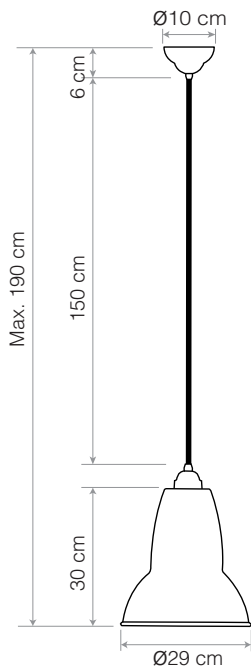

Original 1227™ Maxi Pendant

ANGLEPOISE®

Original 1227™ Collection | Technical Sheet

Launched In 2012 | Designed by George Carwardine

Product

Maxi Pendant - Jet Black
Maxi Pendant - Linen White
Maxi Pendant - Dove Grey

Description

At twice the size of our standard Original 1227™ pendant, whether used singly or as part of a series, the striking Original 1227™ Maxi, with its attractive coloured cables and smart shade finishes, will make a strong visual impact in any interior space.

Materials

- Gloss paint finish
- Steel Shade and ceiling rose
- Colour-matched ceiling rose
- Chrome plated fittings
- Fabric cable
- IP20 rating

Dimensions

- Shade diameter: Ø29cm
- Shade height: 30cm
- Ceiling rose diameter: Ø10cm
- Cable length: 150cm
- Pendant Packaging (L x W x H): 29cm x 29cm x 33cm
- Pendant Packaged Weight: 2.05kg